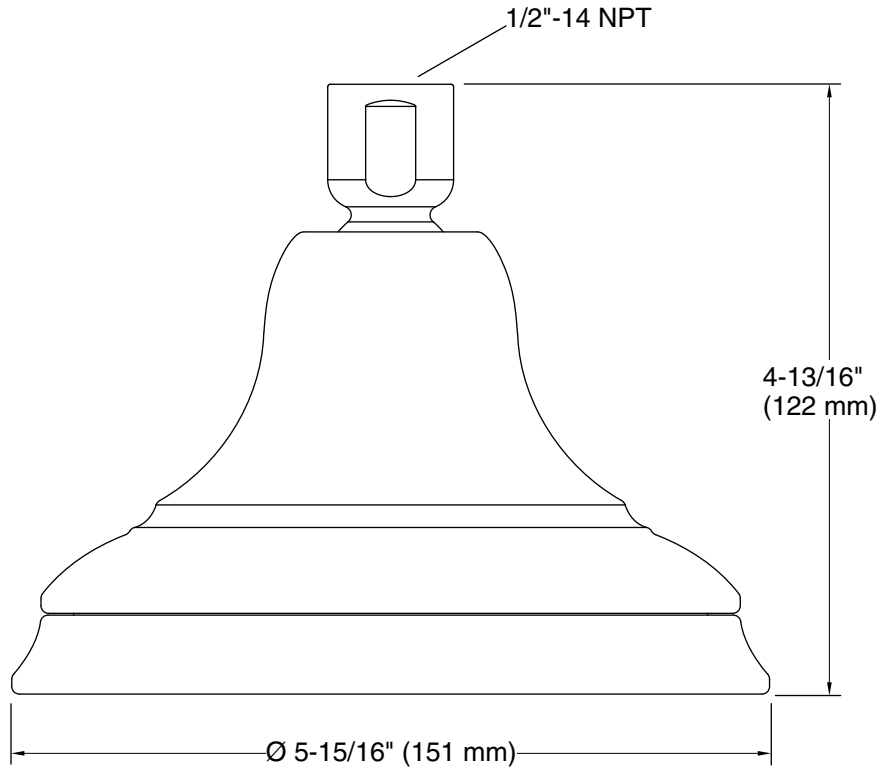

Technical Information

All product dimensions are nominal.

Showerhead/Body Spray:

Rated maximum flow: 2.5 gal/min (9.5 l/min)

Notes

Install this product according to the installation guide.